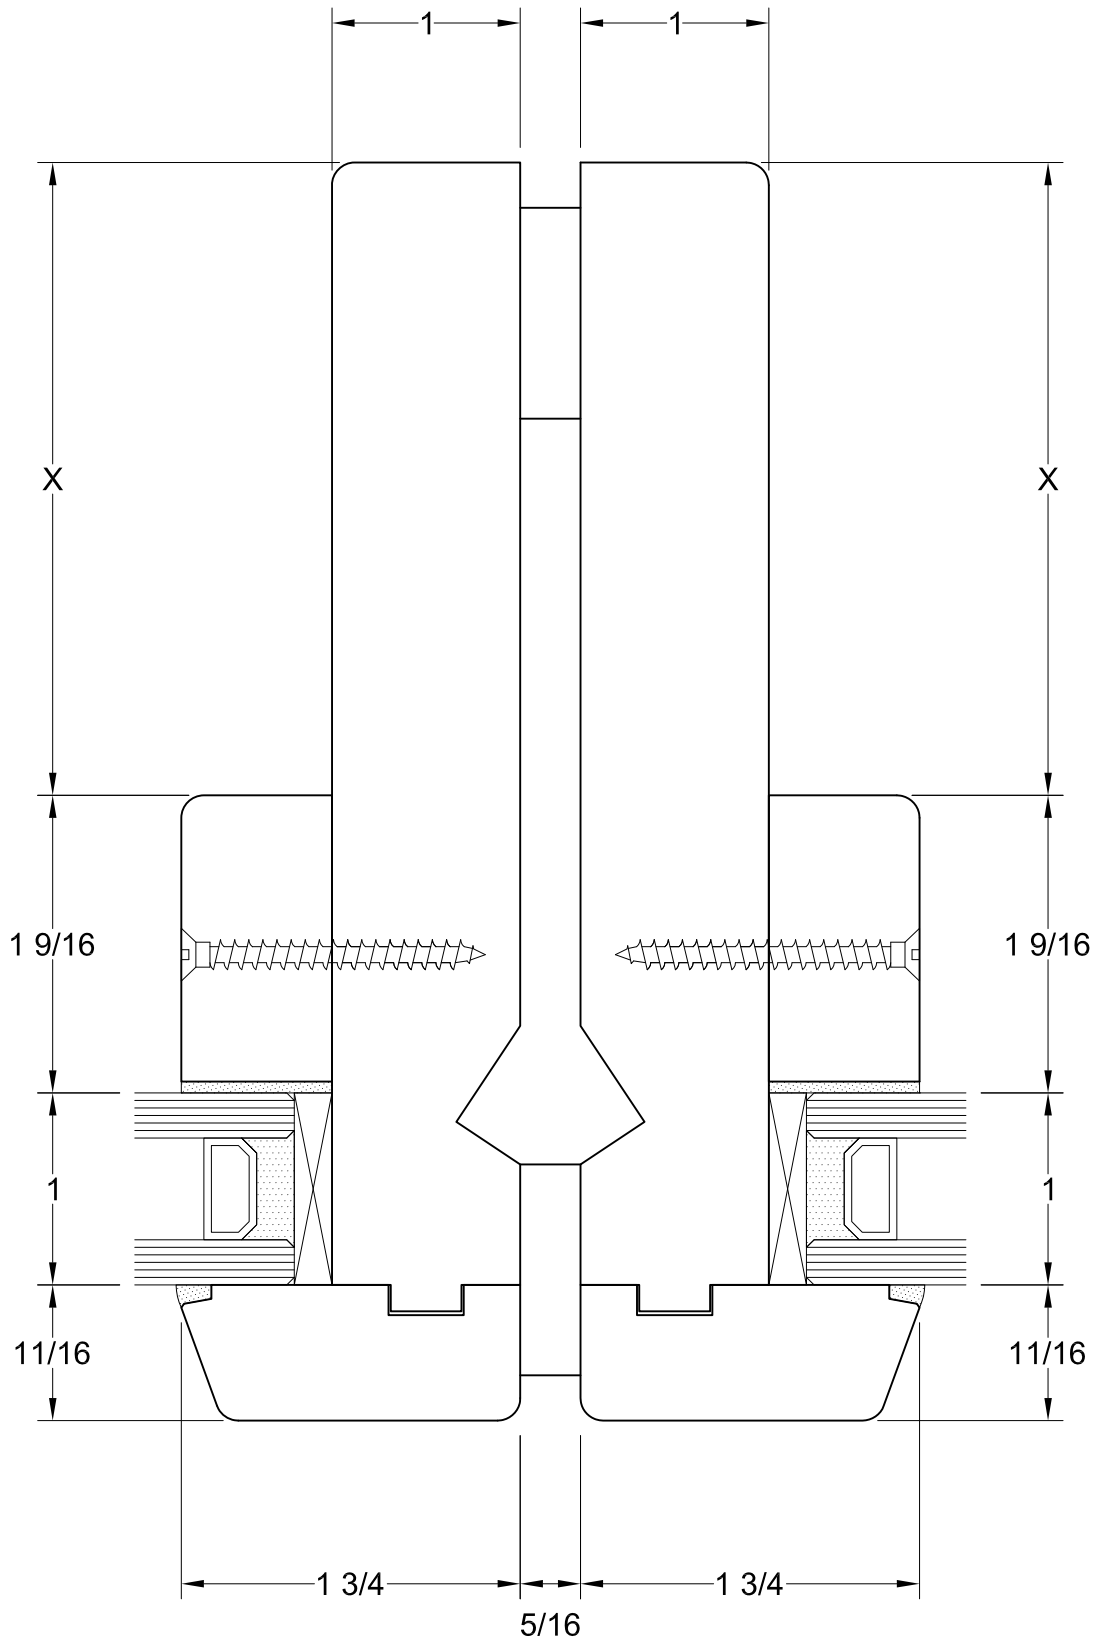

Jamb section, fixed window, glazed to frame

Date: 12.20.08

Rev. No.:

Hardware

Series - 60.10

Scale - NA

Drawing No.
60.68.10.005

FASSADEN
windows

Mullion section, fixed window, glazed to frame

Date: 12.20.08

Rev. No.:

Hardware

Series - 60.10

Scale - NA

Drawing No.
60.68.10.007

FASSADEN
windows