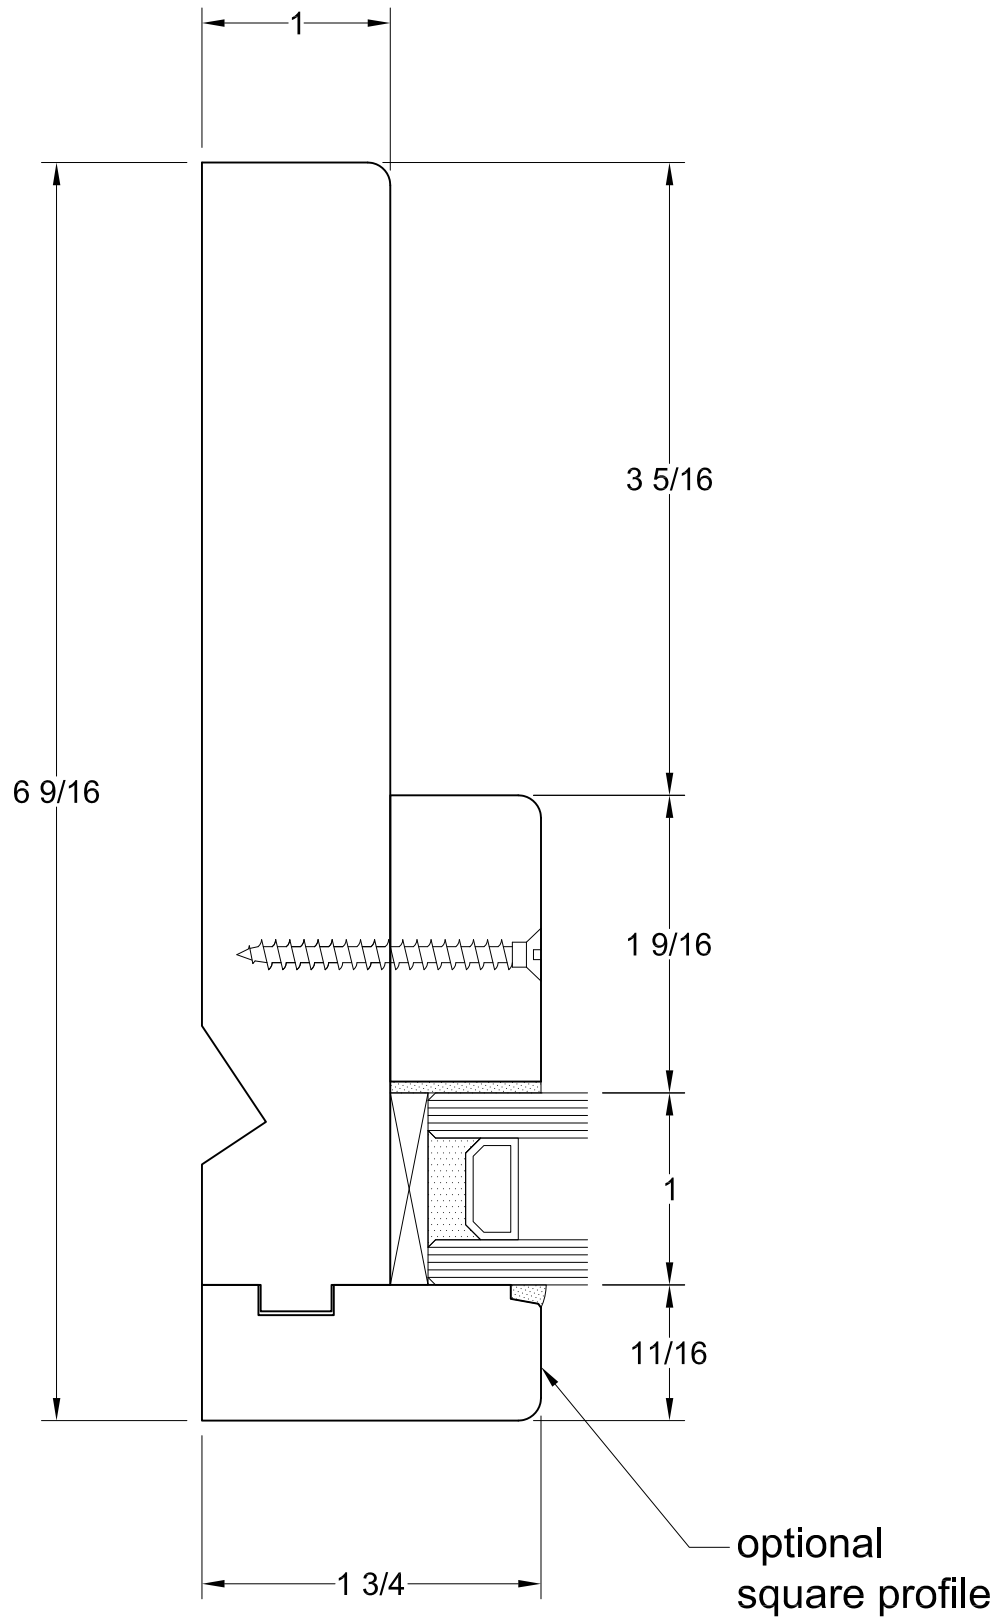

Jamb section, fixed window, glazed to frame

Date: 12.20.08

Rev. No.:

Hardware

Series - 60.10

Scale - NA

Drawing No.
60.68.10.006

FASSADEN
windows

1275 Glenlivet Drive, Allentown PA 18106
Tel - 610.366.4157, Fax - 610.366.4158
Email - info@fassadenwindows.com
Website - www.fassadenwindows.com